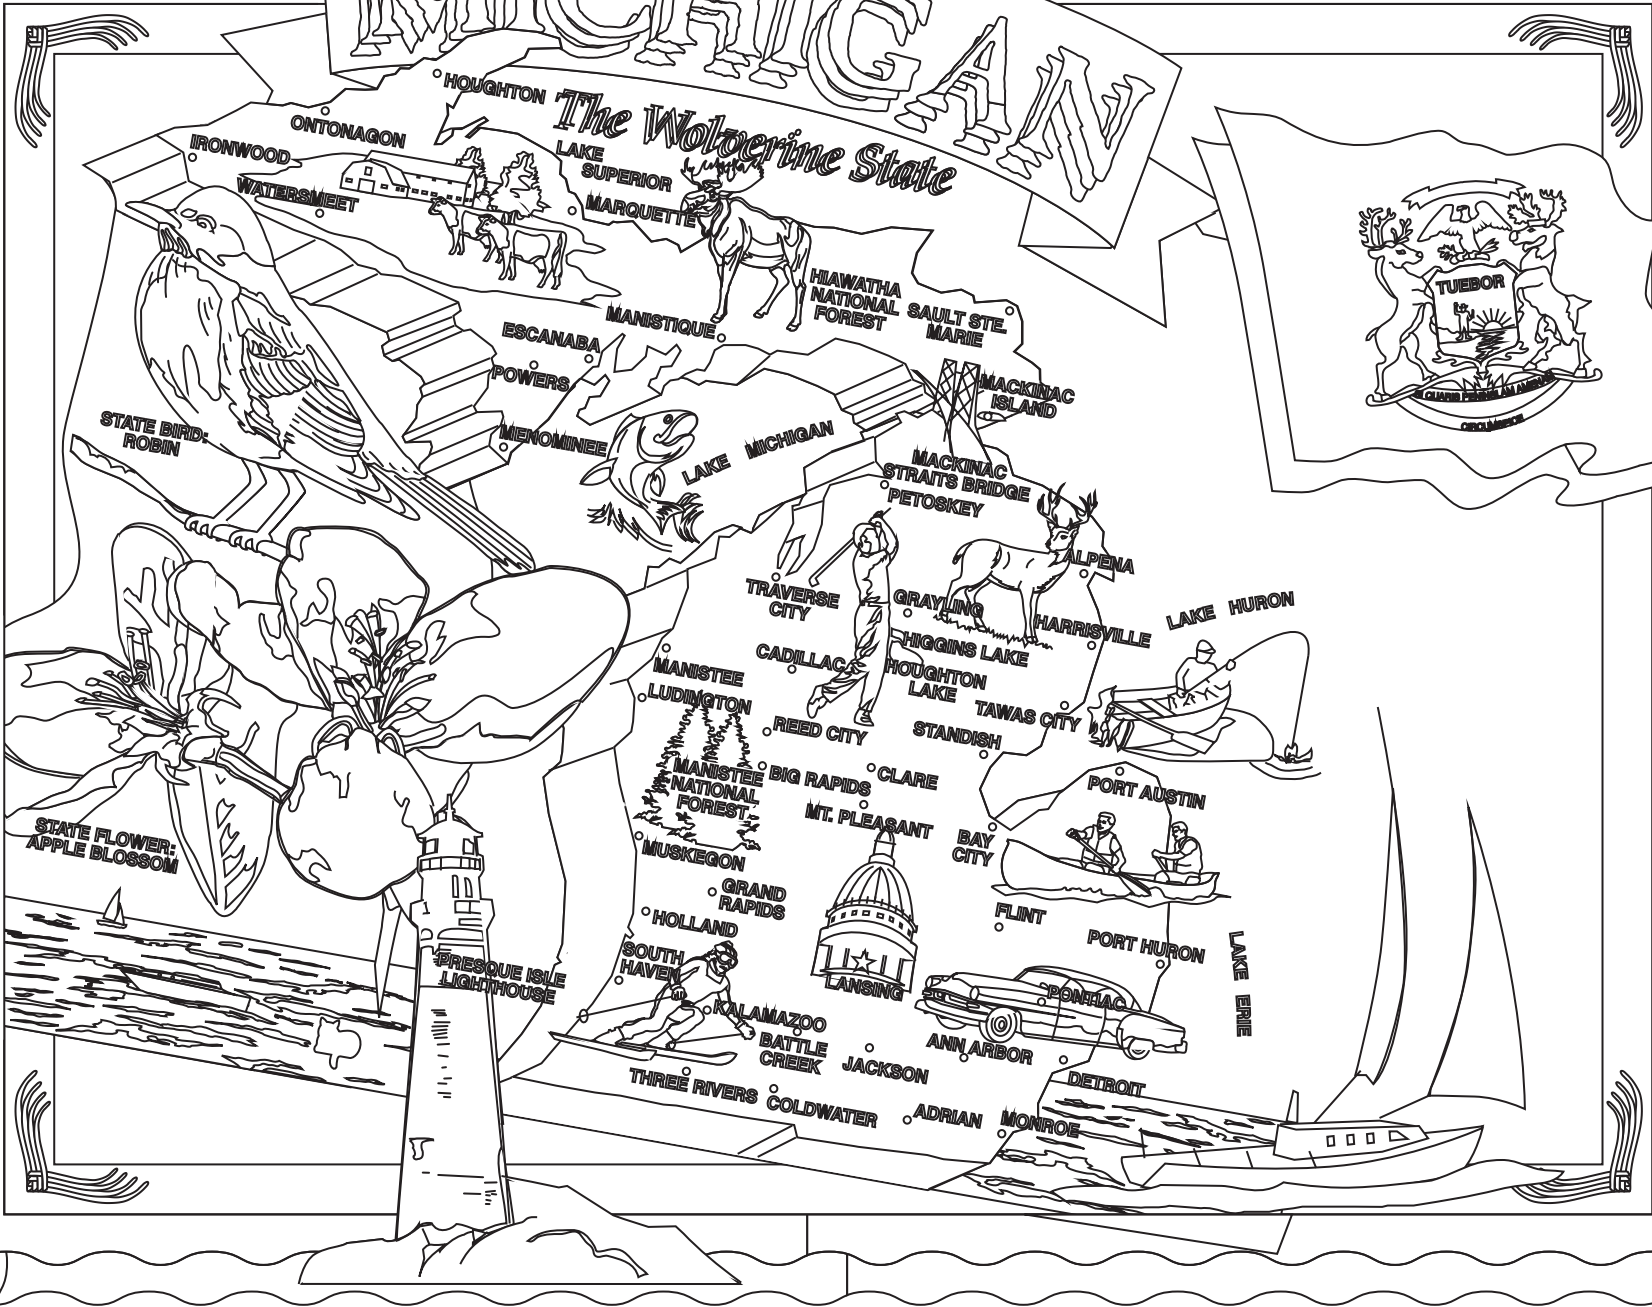

Greetings from

MICHIGAN

The Wolverine State

STATE BIRD:
ROBIN

STATE FLOWER:
APPLE BLOSSOM

PRESQUE ISLE
LIGHTHOUSE

PONIAC

PORT HURON

BAY CITY

FLINT

LANSING

ANN ARBOR

DETROIT

JACKSON

ADRIAN

MONROE

COLDWATER

THREE RIVERS

BATTLE CREEK

KALAMAZOO

SOUTH HAVEN

HOLLAND

GRAND RAPIDS

MUSKEGON

MT. PLEASANT

CLARE

BIG RAPIDS

REED CITY

LUDINGTON

MANISTEE

CADILLAC

TRAVERSE CITY

HIGGINS LAKE

HOUGHTON LAKE

PETOSKEY

MACKINAC STRAITS BRIDGE

MACKINAC ISLAND

ALPENA

HARRISVILLE

HIAWATHA NATIONAL FOREST

MANISTIQUE

ESCANABA

POWERS

MENOMINEE

LAKE MICHIGAN

LAKE SUPERIOR

LAKE HURON

LAKE ERIE